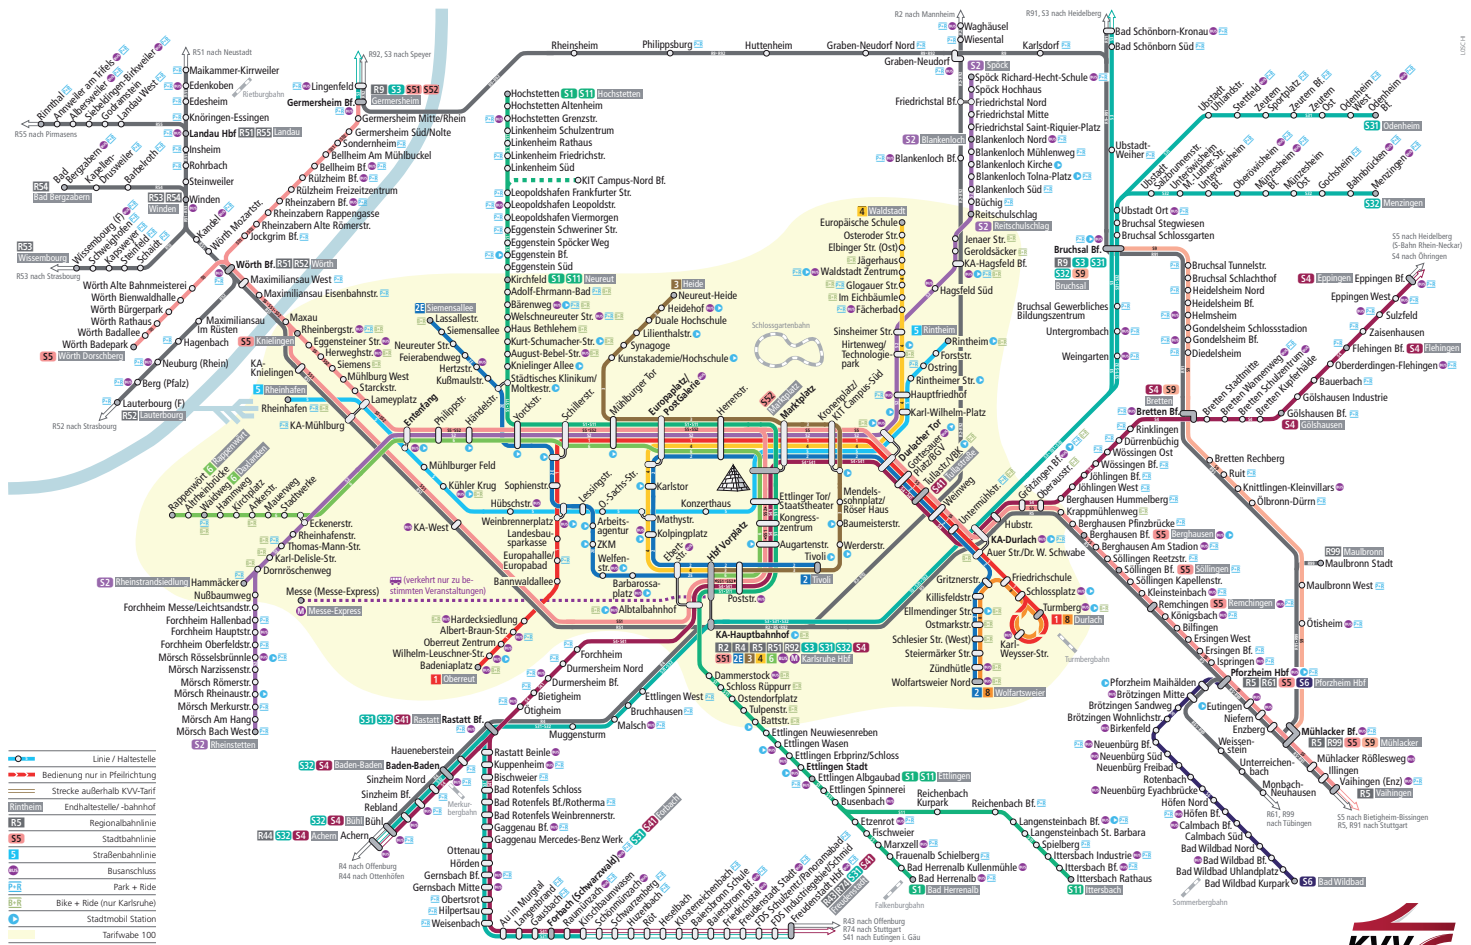

ROUTE NETWORK

Linienetzplan gültig ab 12. Dezember 2010

Gültig ab 12. Dezember 2010