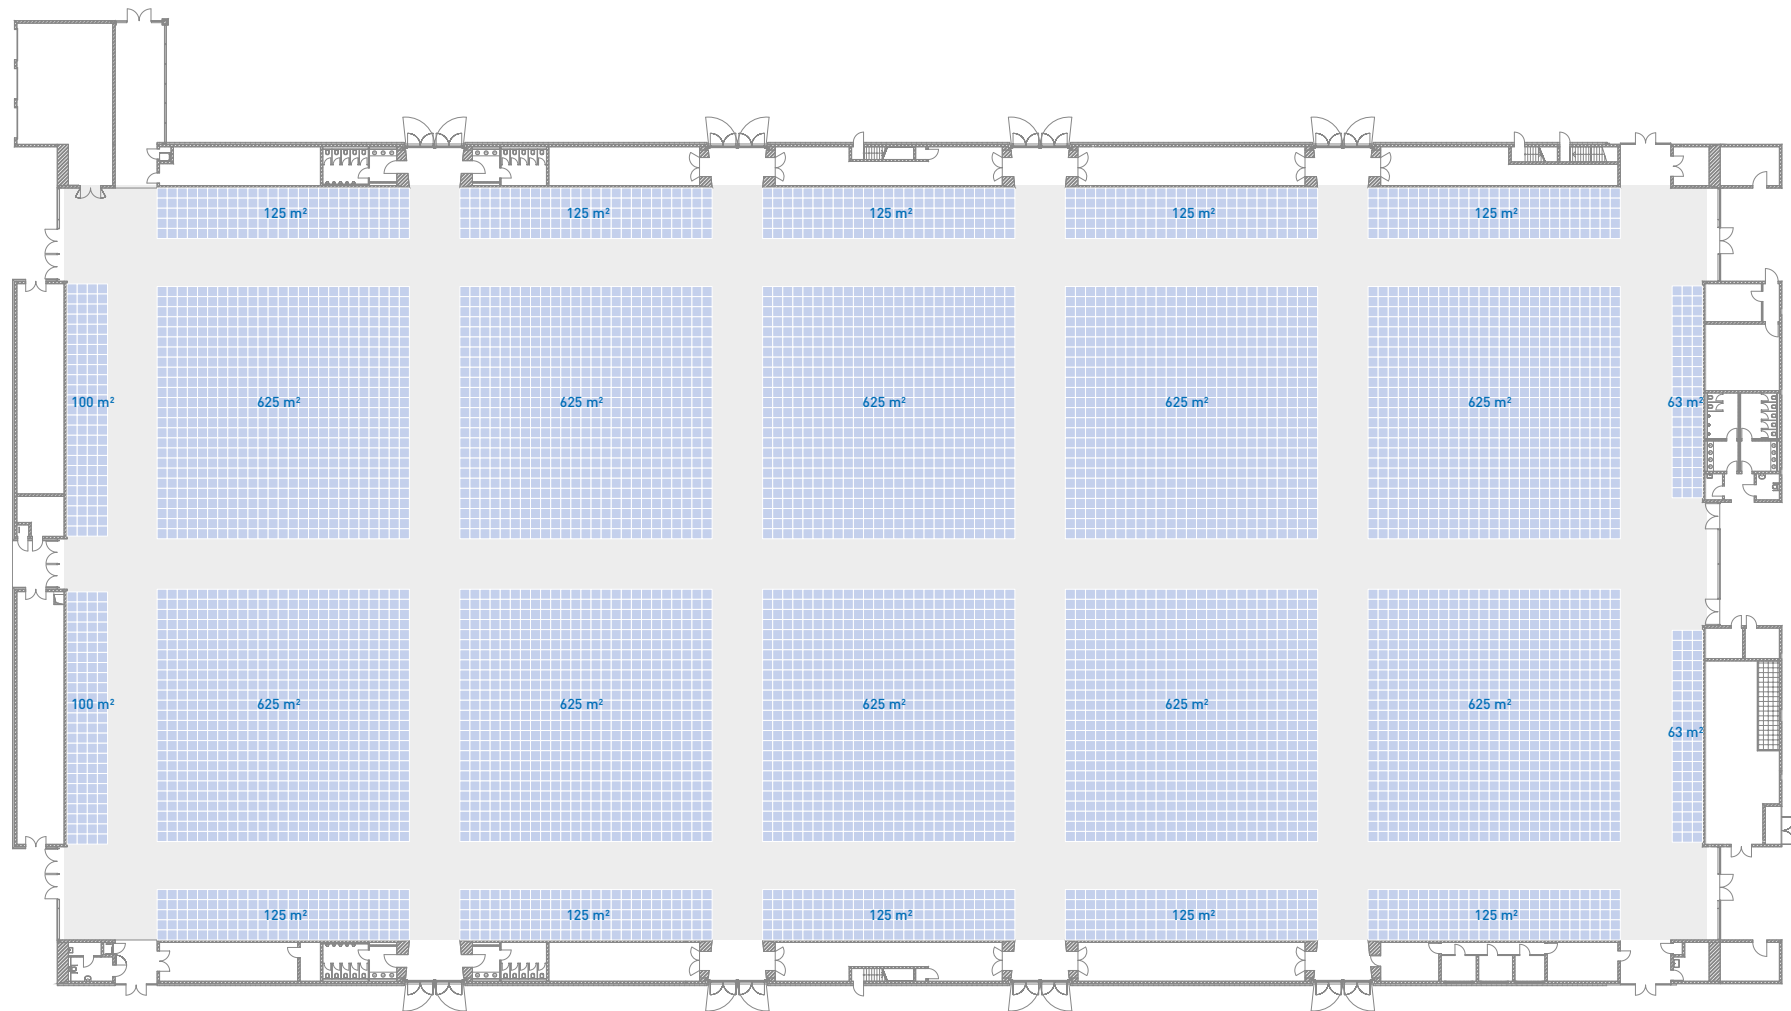

Hall 1 – 3

Dimensions		Seating				
Surface area [m ²]	Room height [m]	Theater	Class-room	Lengthwise banquet	Round banquet [tables of 8]	Without seating
12,500	17.80	10,000	5,000	-	2,400	9,000

All information, in particular on seating options and room plans, is without guarantee. Errors and omissions excepted. (Status: December 2021.)