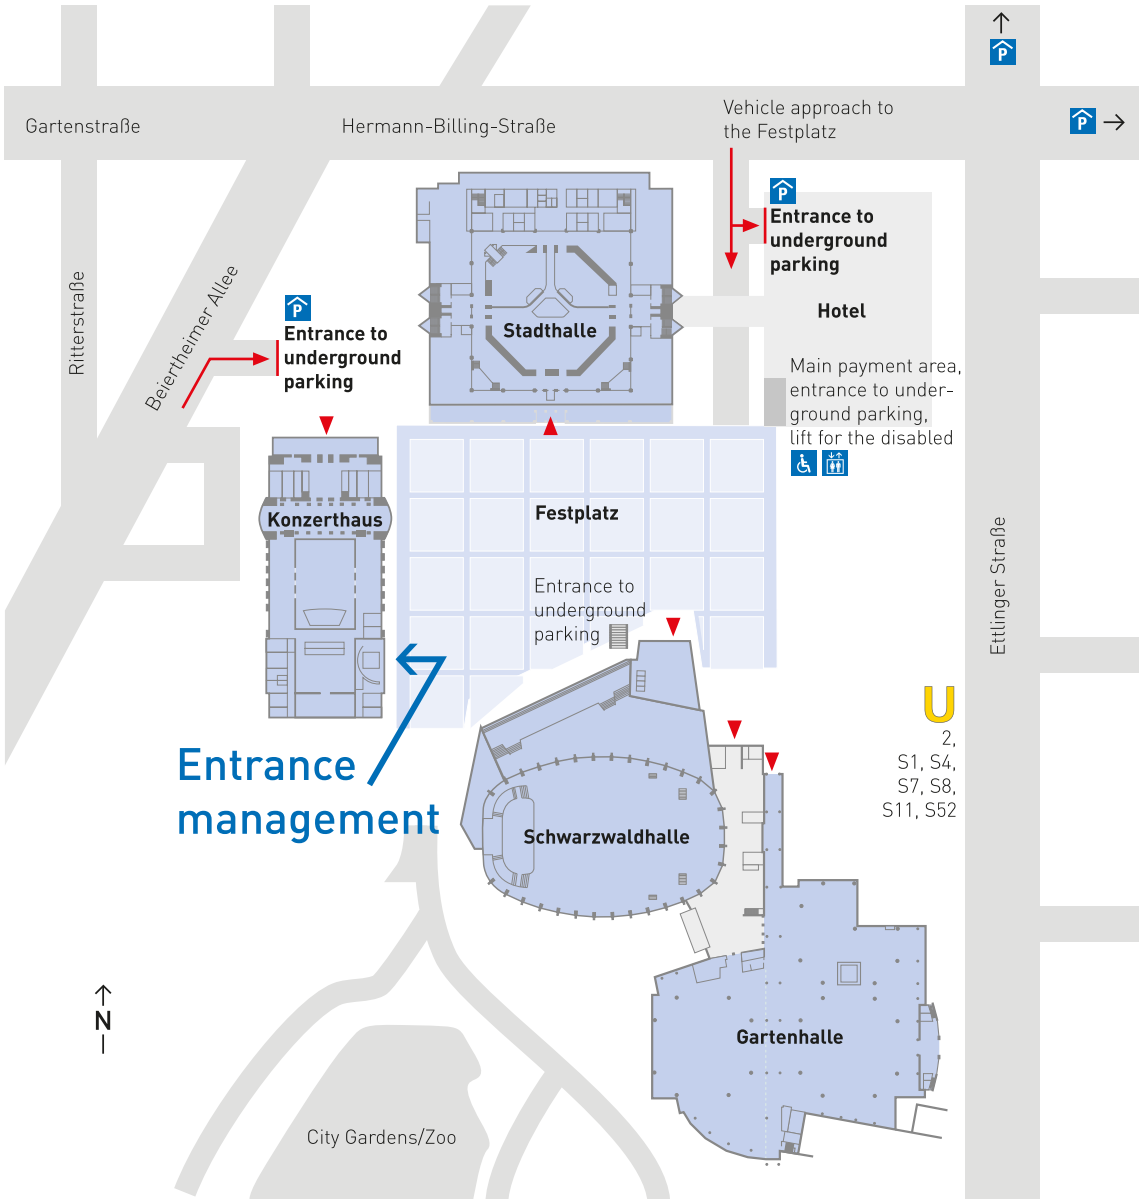

5 min. walk from the city centre

Vehicle approach to the Festplatz

Entrance to underground parking

Hotel

Main payment area, entrance to underground parking, lift for the disabled

Entrance to underground parking

Stadthalle

Konzerthaus

Festplatz

Entrance to underground parking

Schwarzwaldhalle

Gartenhalle

2, S1, S4, S7, S8, S11, S52

Entrance management

10 min. walk to main station